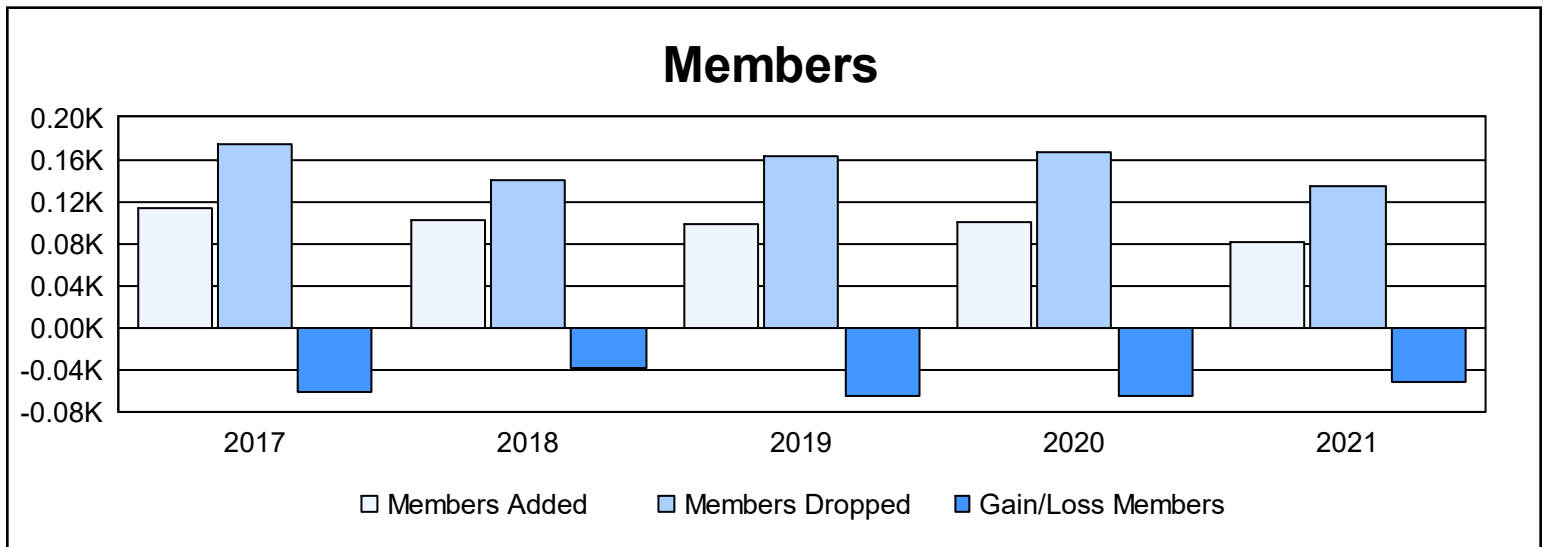

Year	New Clubs	Dropped Clubs	Gain/ Loss Clubs	New Members	Charter Members	Reinstate Members	Transfer Members	Total Member Added	Total Members Dropped	Gain/ Loss Members
2016-2017	0	1	-1	106	0	5	2	113	175	-62
2017-2018	0	0	0	93	0	6	3	102	140	-38
2018-2019	0	2	-2	86	0	1	11	98	163	-65
2019-2020	1	0	1	53	45	2	1	101	166	-65
2020-2021	0	1	-1	67	2	7	6	82	134	-52
<b>Average</b>	<b>0</b>	<b>1</b>	<b>-1</b>	<b>81</b>	<b>9</b>	<b>4</b>	<b>5</b>	<b>99</b>	<b>156</b>	<b>-56</b>

### Membership Composition June 2021 Cumulative